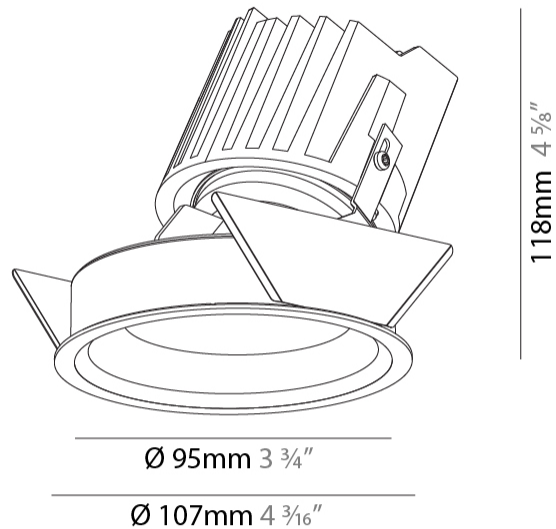

PHYSICAL

Shape: Round
Diameter (mm): 107
Diameter (in): 4 ³/₁₆
Height (mm): 118
Height (in): 4 ⁵/₈
Ceiling Thickness (mm): 10 / 12.5 / 15
Ceiling Thickness (in): 3/8 or 1/2 or 9/16
Min. Recessing Depth (mm): 140
Min. Recessing Depth (in): 5 ¹/₂
Light Distribution: Adjustable / Asymmetric
Weight (kg): 0.473
Weight (lbs): 1.04
Fixture Finish: SSR / BKV / CWI / CRY / HAB / UFT / ITA / RUA / FTG / MYG / LOD / PUS / FRO / FUP / KIA / POP / BLS / SPG / MEY / GOH / GUM / CHC / COM / ABZ / JAG / OBR / MOS / ROR
Fixture Material: Aluminum Die Cast
Cut-out Measurements: 98mm / 3 7/8"

ELECTRICAL

Lamp Type: LED (Zhaga Standard)
Input Wattage (W): 16.5
Total Output Wattage (W): 14
Dimming: Tri-Mode (Non-Dimming and Phase Dimming (120Vac only) and 0-10V Dimming)
Driver Included: No
Driver Location: Recessed Housing
Driver Type: Constant Current - Universal
Driver Class: Class 2
Housing: See components
Input Voltage (V): 120 - 277
Constant Current (MA): 350

LED

Number of LEDs: 1
Color Temperature (°K): 2700 / 3000 / 3500 / 4000
Max. Delivered Lumen (lm): 1030 / 1070 / 1117 / 1140
Nominal Lumen (lm): 1386 / 1438 / 1511 / 1542
CRI: >90 CRI
Lamp Life (hrs): 50000

OPTICAL

Reflector: 20 / 40 / 60
Adjustability: Fixed

RATINGS AND CERTIFICATIONS

Certified By: Certified for North American Standards
IP rating: IP20