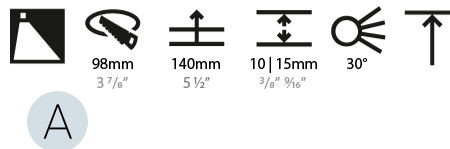

PHYSICAL

Shape: Round
Diameter (mm): 107
Diameter (in): 4 ³/₁₆
Height (mm): 118
Height (in): 4 ⁵/₈
Ceiling Thickness (mm): 10 / 12.5 / 15
Ceiling Thickness (in): 3/8 or 1/2 or 9/16
Min. Recessing Depth (mm): 140
Min. Recessing Depth (in): 5 ¹/₂
Light Distribution: Adjustable / Asymmetric
Weight (kg): 0.473
Weight (lbs): 1.04
Fixture Finish: SSR / BKV / CWI / CRY / HAB / UFT / ITA / RUA / FTG / MYG / LOD / PUS / FRO / FUP / KIA / POP / BLS / SPG / MEY / GOH / GUM / CHC / COM / ABZ / JAG / OBR / MOS / ROR
Fixture Material: Aluminum Die Cast
Cut-out Measurements: 98mm / 3 7/8"

ELECTRICAL

Lamp Type: LED (Zhaga Standard)
Input Wattage (W): 16.5
Total Output Wattage (W): 14
Dimming: Tri-Mode (Non-Dimming and Phase Dimming (120Vac only) and 0-10V Dimming)
Driver Included: No
Driver Location: Recessed Housing
Driver Type: Constant Current - Universal
Driver Class: Class 2
Housing: See components
Input Voltage (V): 120 - 277
Constant Current (MA): 350

LED

Number of LEDs: 1
Color Temperature (°K): 2700 / 3000 / 3500 / 4000
Max. Delivered Lumen (lm): 1030 / 1070 / 1117 / 1140
Nominal Lumen (lm): 1386 / 1438 / 1511 / 1542
CRI: >90 CRI
Lamp Life (hrs): 50000

OPTICAL

Reflector: 20 / 40 / 60
Adjustability: Fixed

RATINGS AND CERTIFICATIONS

Certified By: Certified for North American Standards
IP rating: IP20