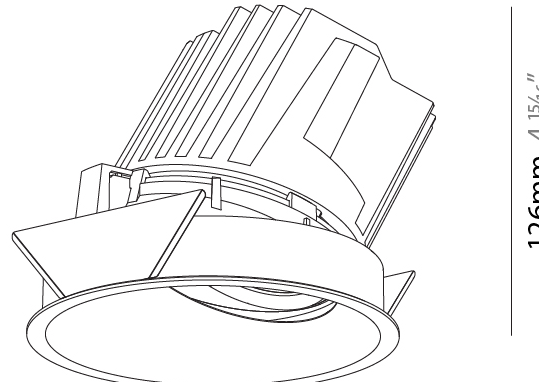

PHYSICAL

Shape: Round
Diameter (mm): 139
Diameter (in): 5 1/2
Height (mm): 126
Height (in): 4 15/16
Ceiling Thickness (mm): 10 / 12.5 / 15
Ceiling Thickness (in): 3/8 or 1/2 or 9/16
Min. Recessing Depth (mm): 140
Min. Recessing Depth (in): 5 1/2
Light Distribution: Adjustable / Asymmetric
Weight (kg): 0.811
Weight (lbs): 1.79
Fixture Finish: SSR / BKV / CWI / CRY / HAB / UFT / ITA / RUA / FTG / MYG / LOD / PUS / FRO / FUP / KIA / POP / BLS / SPG / MEY / GOH / GUM / CHC / COM / ABZ / JAG / OBR / MOS / ROR
Fixture Material: Aluminum Die Cast
Cut-out Measurements: 130mm / 5 1/8"

ELECTRICAL

Lamp Type: LED (Zhaga Standard)
Input Wattage (W): 13.2 / 16.5
Total Output Wattage (W): 12 / 14
Dimming: Tri-Mode (Non-Dimming and Phase Dimming (120Vac only) and 0-10V Dimming)
Driver Included: No
Driver Location: Recessed Housing
Driver Type: Constant Current - Universal
Driver Class: Class 2
Housing: See components
Input Voltage (V): 120 - 277
Constant Current (MA): 350

LED

Number of LEDs: 1
Color Temperature (°K): 2700 / 3000 / 3500 / 4000
Max. Delivered Lumen (lm): 690 / 760 / 823 / 840
Nominal Lumen (lm): 960 / 1070 / 1156 / 1180
CRI: >90 CRI
Lamp Life (hrs): 50000

OPTICAL

Reflector°: 10
Adjustability: Fixed

RATINGS AND CERTIFICATIONS

Certified By: Certified for North American Standards
IP rating: IP20

PROJECT
TYPE
SPECIFIER
QUANTITY
DATE

126mm 4 15/16"

Ø 125mm 4 15/16"
Ø 139mm 5 1/2"

130mm 5 1/8"   140mm 5 1/2"   10 | 15mm 3/8" 5/16"   30°   ↑

A