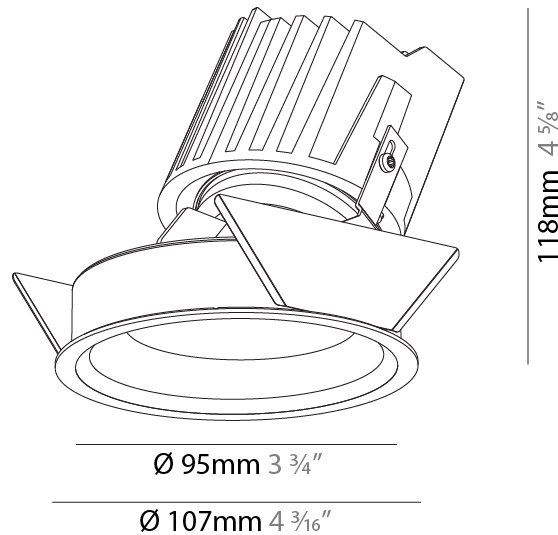

Series: Bioniq
Subseries: Bioniq Round Wallwash
Brand: Prolicht
Division: Architectural
Mounting Type: Recessed
Mounting Location: Ceiling
Subcategory: Wallwash

PHYSICAL

Shape: Round
Diameter (mm): 107
Diameter (in): 4 3/16
Height (mm): 118
Height (in): 4 5/8
Ceiling Thickness (mm): 10 / 12.5 / 15
Ceiling Thickness (in): 3/8 or 1/2 or 9/16
Min. Recessing Depth (mm): 140
Min. Recessing Depth (in): 5 1/2
Light Distribution: Adjustable / Asymmetric
Weight (kg): 0.473
Weight (lbs): 1.04
Fixture Finish: SSR / BKV / CWI / CRY / HAB / UFT / ITA / RUA / FTG / MYG / LOD / PUS / FRO / FUP / KIA / POP / BLS / SPG / MEY / GOH / GUM / CHC / COM / ABZ / JAG / OBR / MOS / ROR
Fixture Material: Aluminum Die Cast
Cut-out Measurements: 98mm / 3 7/8"

ELECTRICAL

Lamp Type: LED (Zhaga Standard)
Input Wattage (W): 16.5
Total Output Wattage (W): 14
Dimming: Tri-Mode (Non-Dimming and Phase Dimming (120Vac only) and 0-10V Dimming)
Driver Included: No
Driver Location: Recessed Housing
Driver Type: Constant Current - Universal
Driver Class: Class 2
Housing: See components
Input Voltage (V): 120 - 277
Constant Current (MA): 500

LED

Number of LEDs: 1
Color Temperature (°K): 2700 / 3000 / 3500 / 4000
Max. Delivered Lumen (lm): 1100 / 1140 / 1196 / 1220
Nominal Lumen (lm): 1386 / 1438 / 1511 / 1542
CRI: >90 CRI
Lamp Life (hrs): 50000

OPTICAL

Reflector: 20 / 40 / 60

RATINGS AND CERTIFICATIONS

Certified By: Certified for North American Standards
IP rating: IP20

	98mm 3 7/8"	140mm 5 1/2"	10 | 15mm 3/8" | 9/16"	30°