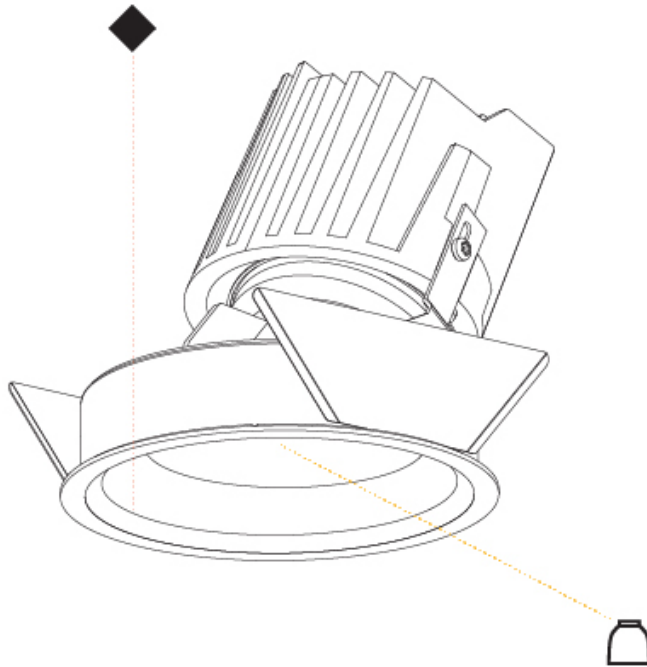

BIONIQ ROUND WALLWASH RECESSED

A35548-

PROJECT	_____
TYPE	_____
SPECIFIER	_____
QUANTITY	_____
DATE	_____

A