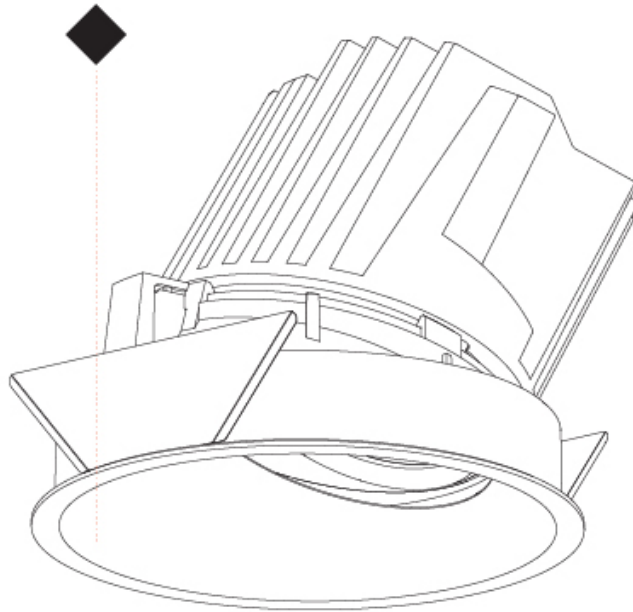

BIONIQ ROUND WALLWASH RECESSED

A35344-

PROJECT	_____
TYPE	_____
SPECIFIER	_____
QUANTITY	_____
DATE	_____