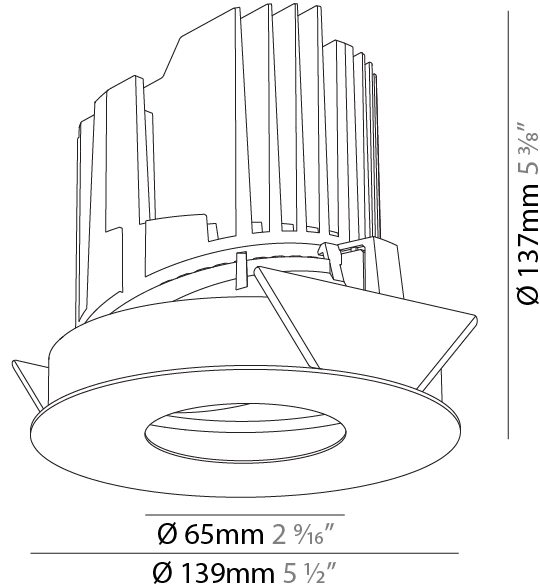

PHYSICAL

Shape: Round
Diameter (mm): 139
Diameter (in): 5 1/2
Height (mm): 137
Height (in): 5 3/8
Ceiling Thickness (mm): 10 / 12.5 / 15 / 25
Ceiling Thickness (in): 3/8 or 1/2 or 9/16
Min. Recessing Depth (mm): 150
Min. Recessing Depth (in): 5 7/8
Light Distribution: Adjustable / Asymmetric
Weight (kg): 0.865
Weight (lbs): 1.9
Fixture Finish: SSR / BKV / CWI / CRY / HAB / UFT / ITA / RUA / FTG / MYG / LOD / PUS / FRO / FUP / KIA / POP / BLS / SPG / MEY / GOH / GUM / CHC / COM / ABZ / JAG / OBR / MOS / ROR
Fixture Material: Aluminum Die Cast
Cut-out Measurements: 130mm / 5 1/8"

ELECTRICAL

Lamp Type: LED (Zhaga Standard)
Input Wattage (W): 28.6
Total Output Wattage (W): 26
Dimming: Tri-Mode (Non-Dimming and Phase Dimming (120Vac only) and 0-10V Dimming)
Driver Included: No
Driver Location: Recessed Housing
Driver Type: Constant Current - Universal
Housing: See components
Input Voltage (V): 120 - 277
Constant Current (MA): 700

LED

Number of LEDs: 1
Color Temperature (°K): 2700 / 3000 / 3500 / 4000
Max. Delivered Lumen (lm): 1890 / 1930 / 2028 / 2070
Nominal Lumen (lm): 3210 / 3290 / 3459 / 3530
CRI: >90 CRI
Lamp Life (hrs): 50000

OPTICAL

Reflector°: 20 / 25 / 40
Adjustability: Fixed

RATINGS AND CERTIFICATIONS

Certified By: Certified for North American Standards
IP rating: IP20

PROJECT	_____
TYPE	_____
SPECIFIER	_____
QUANTITY	_____
DATE	_____

130mm 5 1/8"   150mm 5 7/8"   10 | 15mm 3/8" 5/16"   30°   355°

A